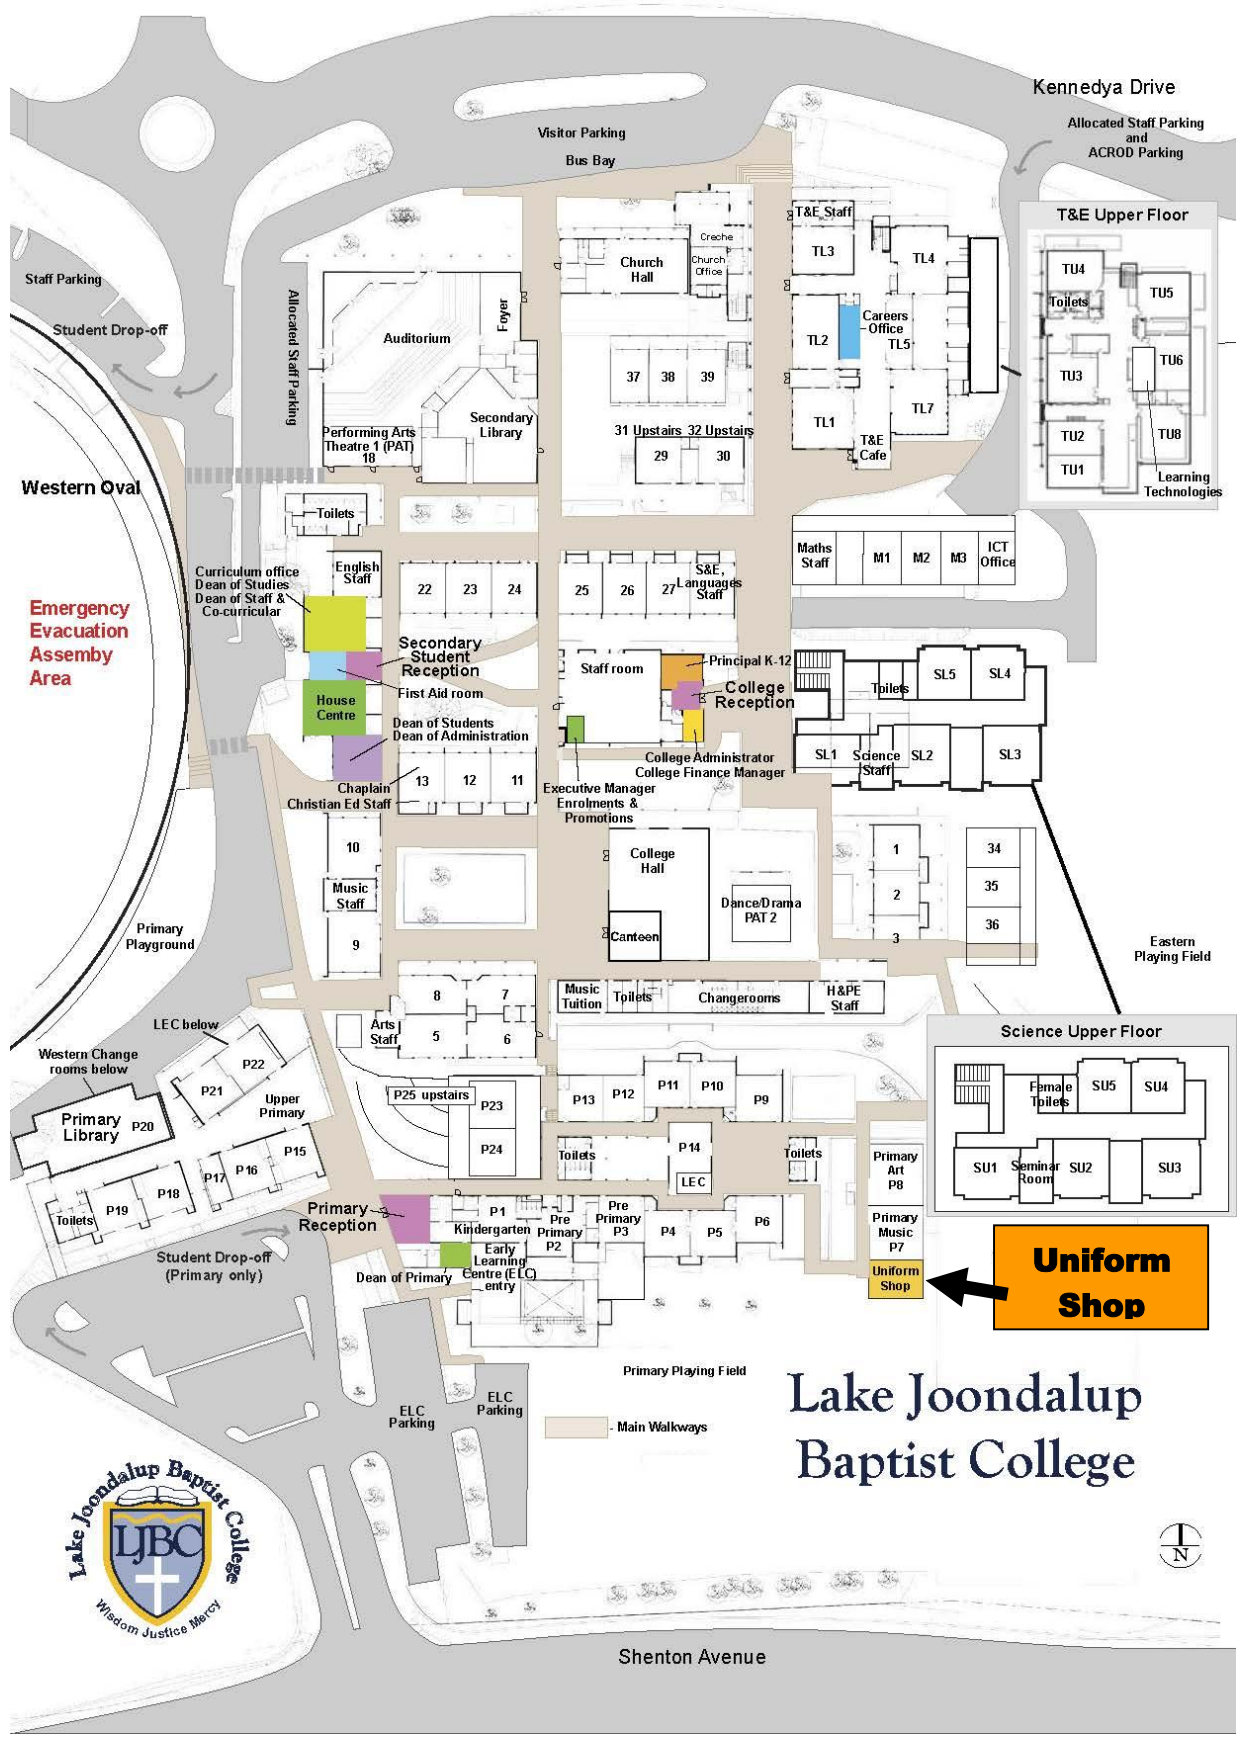

Lake Joondalup Baptist College

Uniform Price List

2016

Uniform Shop hours

Tuesday and Thursday

8 to 11.30am

12.30 to 4pm

Lake Joondalup Baptist College